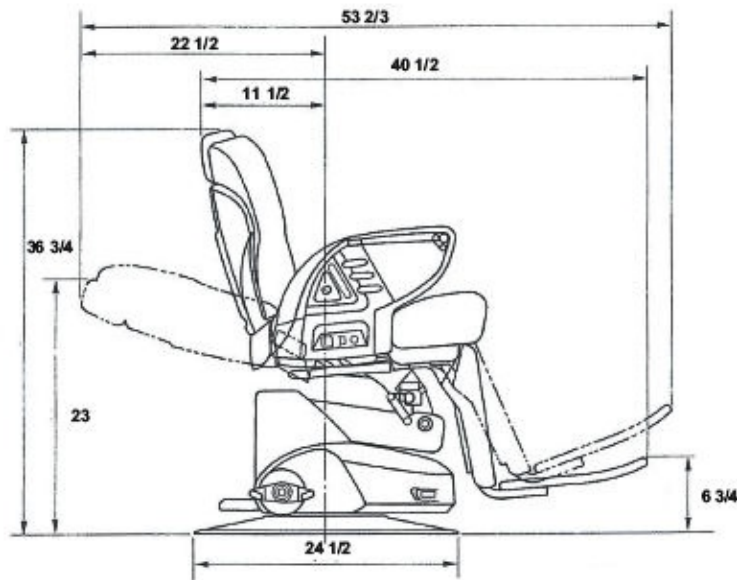

Model: BB-CRU2 / BB-CR2
Name: CREA Barber Chair

DWG BB-CR2.02A
Date: 3-24-05

CR2 : Stroke 11 1/2 Inches
115V AC
60Hz
380W (approx.4A)

CRU2 : Stroke 7 Inches