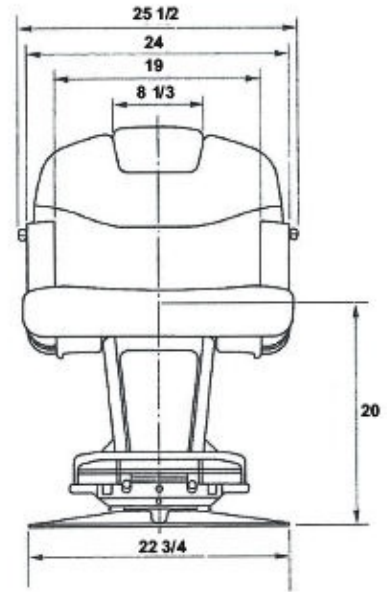

Model: BB-CRU2 / BB-CR2
Name: CREA Barber Chair

DWG BB-CR2.02A
Date: 3-24-05

CR2 : Stroke 11 1/2 Inches
115V AC
60Hz
380W (approx.4A)

CRU2 : Stroke 7 Inches