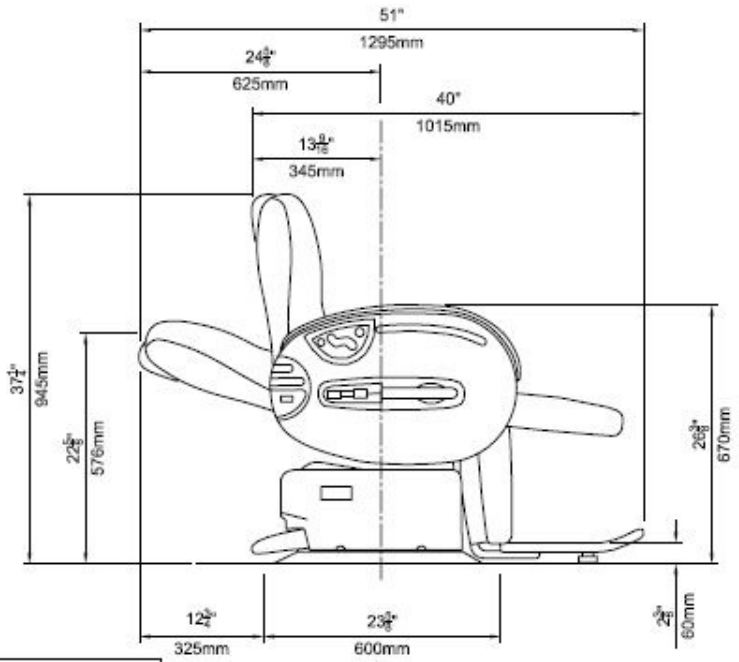

Model: **BB-880**
 Name: **VARIO BARBER CHAIR**

DWG#: **BB-880,02A**
 Date: **07-15-2004**

ELECTRICAL	
VOLTAGE	115V - AC
WATTS	450W (1800W In use of service outlet)
Hz	60Hz
Amps	4A