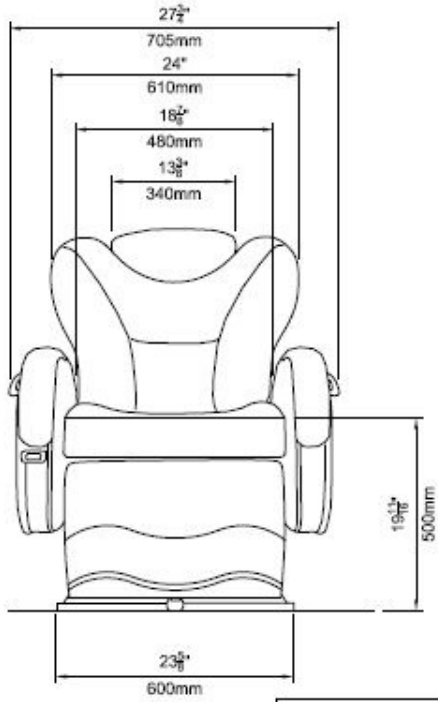

Model: **BB-880**
 Name: **VARIO BARBER CHAIR**

DWG#: **BB-880,02A**
 Date: **07-15-2004**

ELECTRICAL	
VOLTAGE	115V - AC
WATTS	450W (1800W In use of service outlet)
Hz	60Hz
Amps	4A